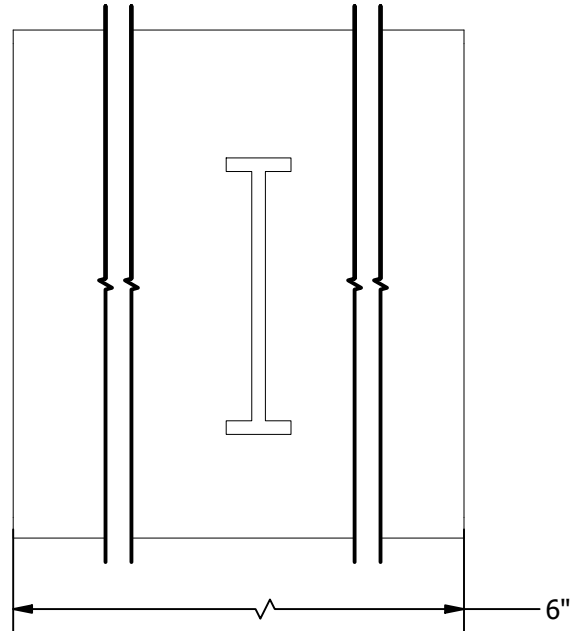

PART # TABLE		
P/N	DESCRIPTION	LENGTH
RLSPLCM2	NXT UMOUNT RAIL SPLICE	6"

4X - 5/16"-18 x 5/8"
HEX FLANGE SCREW - TYPE F

1411 BROADWAY BLVD. NE
ALBUQUERQUE, NM 87102 USA
PHONE: 505.242.6411
WWW.UNIRAC.COM

PRODUCT LINE: NXT UMOUNT

DRAWING TYPE: PART DETAIL

DESCRIPTION: RAIL SPLICE

REVISION DATE: 8/24/2023

DRAWING NOT TO SCALE
ALL DIMENSIONS ARE
NOMINAL

PRODUCT PROTECTED BY
ONE OR MORE US PATENTS
LEGAL NOTICE