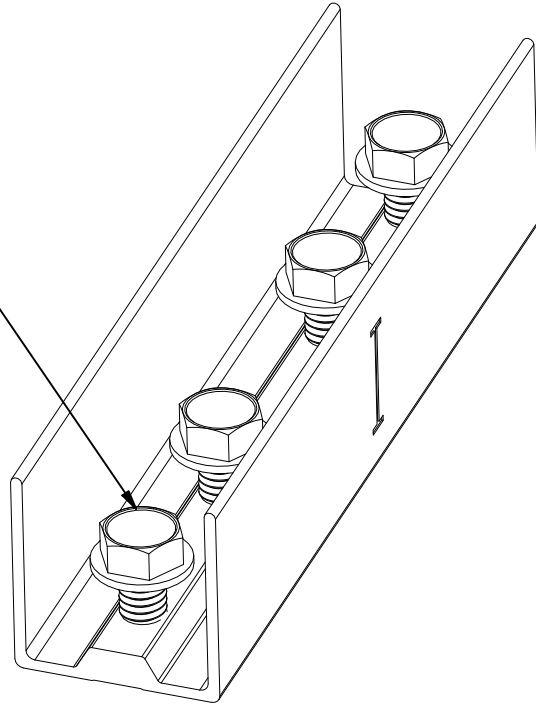

PART # TABLE		
P/N	DESCRIPTION	LENGTH
RLSPLCM2	NXT UMOUNT RAIL SPLICE	6"

4X - 5/16"-18 x 5/8"
HEX FLANGE SCREW - TYPE F

1411 BROADWAY BLVD. NE
ALBUQUERQUE, NM 87102 USA
PHONE: 505.242.6411
WWW.UNIRAC.COM

PRODUCT LINE: NXT UMOUNT

DRAWING TYPE: PART DETAIL

DESCRIPTION: RAIL SPLICE

REVISION DATE: 8/24/2023

DRAWING NOT TO SCALE
ALL DIMENSIONS ARE
NOMINAL

PRODUCT PROTECTED BY
ONE OR MORE US PATENTS
LEGAL NOTICE