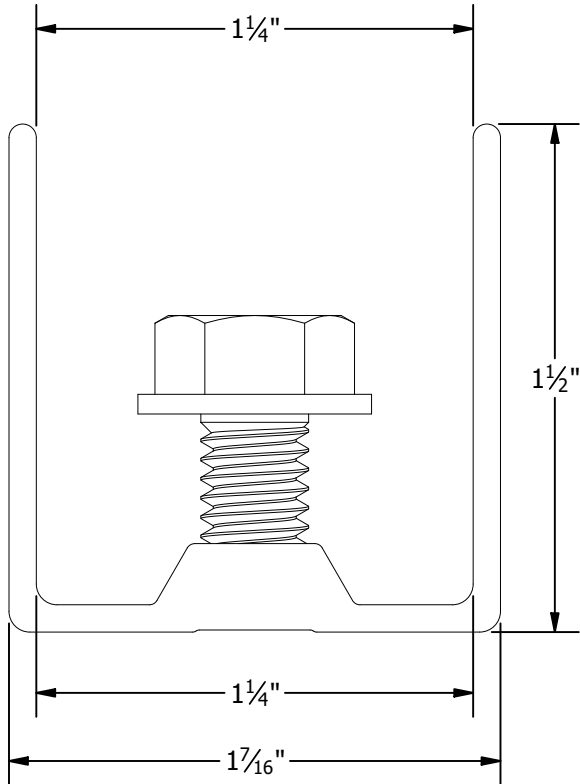

PART # TABLE		
P/N	DESCRIPTION	LENGTH
RLSPLCM2	NXT UMOUNT RAIL SPLICE	6"

4X - 5/16"-18 x 5/8"
HEX FLANGE SCREW - TYPE F

1411 BROADWAY BLVD. NE
ALBUQUERQUE, NM 87102 USA
PHONE: 505.242.6411
WWW.UNIRAC.COM

PRODUCT LINE: NXT UMOUNT

DRAWING TYPE: PART DETAIL

DESCRIPTION: RAIL SPLICE

REVISION DATE: 8/24/2023

DRAWING NOT TO SCALE
ALL DIMENSIONS ARE
NOMINAL

PRODUCT PROTECTED BY
ONE OR MORE US PATENTS
LEGAL NOTICE